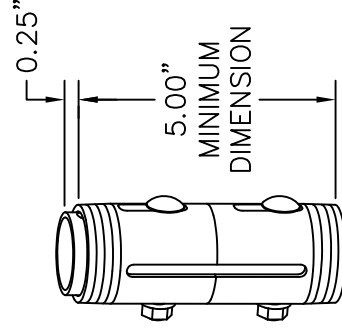

MODEL NO.	TOTAL ADJUSTMENT	ADJUSTMENT RANGE
CM-P0508	3"	5" TO 8"
CM-P0814	6"	8.50" TO 14.50"
CM-P1218	6"	12" TO 18"
CM-P1824	6"	18" TO 24"
CM-P1426	12"	14.50" TO 26.50"
CM-P1830	12"	18" TO 30"
CM-P2436	12"	24" TO 36"