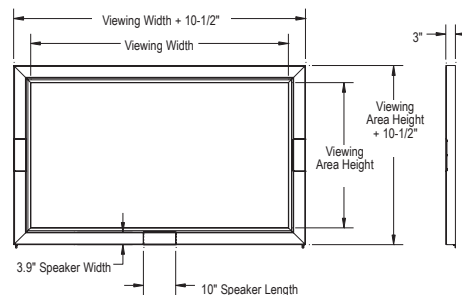

SUGGESTED SPECIFICATIONS:

_____ projection screen(s), _____ (H) x _____ (W). Screen with built-in left, center, and right channel speakers. In addition to the built-in speakers are two surround speakers and a 10" powered subwoofer to provide 5.1 channel sound. Speakers and subwoofer manufactured by JBL Consumer Products. Frame dimensions are 5¼" wide x 3" deep. Top, bottom and side frame sections are miter cut and slip fit at corners. Frame comes standard with black Pro-Trim® fabric covering to enhance appearance and absorb light surrounding the viewing area. Concealed snaps on back of frame provide secure attachment of viewing surface. Screen surface to have reinforced black binding on all four sides. Wall mount bracket provided. To have flexible screen surface, fire retardant and mildew resistant.

4:3 VIDEO FORMAT

Viewing Area H x W	Nominal Diagonal Size	Overall Dimensions H x W	Approx. Shipping Wt. Lbs.
50½" x 67"	84"	61" x 77½"	109
60" x 80"	100"	70½" x 90½"	127
72" x 96"	120"	82½" x 106½"	138
90" x 120"	150"	100½" x 130½"	151

16:9 HDTV FORMAT

Viewing Area H x W	Nominal Diagonal Size	Overall Dimensions H x W	Approx. Shipping Wt. Lbs.
37½" x 67"	77"	48" x 77½"	118
45" x 80"	92"	55½" x 90½"	127
49" x 87"	100"	59½" x 97½"	132
52" x 92"	106"	62½" x 102½"	136
54" x 96"	110"	64½" x 106½"	138
58" x 104"	119"	68½" x 114½"	143
65" x 116"	133"	75½" x 126½"	151

Overall frame dimensions ±¼".

Note: Custom formats and sizes available upon request.