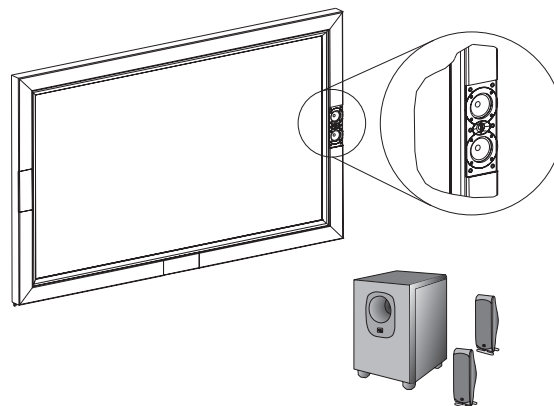

ACOUSTICAL IMAGER®

Wall-Mounted Projection Screen

When ordering, make appropriate selections:

1. Select size from charts at the lower right.
2. Select viewing surface:
 - Da-Mat®
 - High Contrast Da-Mat®
 - Cinema Vision®
 - High Contrast Cinema Vision®
 - Pearlescent®
 - Da-TeX® (Rear)
 - Dual Vision®
 - High Power®
 - GREENGUARD® and GREENGUARD® Children and Schools Certified.
3. Options:
 - Satellite Speaker.
 - Speaker Stands (pair).

- Fixed frame screen with three JBL surround sound speakers integrated into frame and includes a subwoofer and two satellite speakers.
- Complete 5.1 surround sound.
- Upgradeable to 6.1 or 7.1 surround sound.

SUGGESTED SPECIFICATIONS:

_____ projection screen(s), _____ (H) x _____ (W). Screen with built-in left, center, and right channel speakers. In addition to the built-in speakers are two surround speakers and a 10" powered subwoofer to provide 5.1 channel sound. Speakers and subwoofer manufactured by JBL Consumer Products. Frame dimensions are 5¼" wide x 3" deep. Top, bottom and side frame sections are miter cut and slip fit at corners. Frame comes standard with black Pro-Trim® fabric covering to enhance appearance and absorb light surrounding the viewing area. Concealed snaps on back of frame provide secure attachment of viewing surface. Screen surface to have reinforced black binding on all four sides. Wall mount bracket provided. To have flexible screen surface, fire retardant and mildew resistant.

All surfaces will be seamless in standard sizes.
All viewing surfaces are standard with black backing except Da-TeX® and Dual Vision.

Detailed dimensional drawings and installation instructions available upon request. Specifications subject to change without notice.