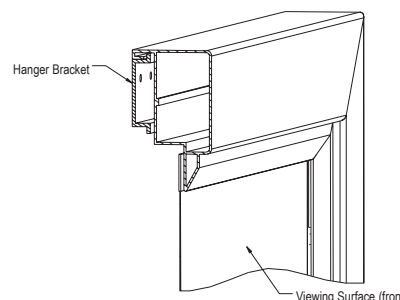

SUGGESTED SPECIFICATIONS:

_____ projection screen(s), _____ (H) x _____ (W). Screen with built-in left, center, and right channel speakers. In addition to the built-in speakers are two surround speakers and a 10" powered subwoofer to provide 5.1 channel sound. Speakers and subwoofer manufactured by JBL Consumer Products. Frame dimensions are 5¼" wide x 3" deep. Top, bottom and side frame sections are miter cut and slip fit at corners. Frame comes standard with black Pro-Trim® fabric covering to enhance appearance and absorb light surrounding the viewing area. Concealed snaps on back of frame provide secure attachment of viewing surface. Screen surface to have reinforced black binding on all four sides. Wall mount bracket provided. To have flexible screen surface, fire retardant and mildew resistant.

4:3 VIDEO FORMAT

Viewing Area H x W	Nominal Diagonal Size	Overall Dimensions H x W	Approx. Shipping Wt. Lbs.
50½" x 67"	84"	61" x 77½"	109
60" x 80"	100"	70½" x 90½"	127
72" x 96"	120"	82½" x 106½"	138
90" x 120"	150"	100½" x 130½"	151

16:9 HDTV FORMAT

Viewing Area H x W	Nominal Diagonal Size	Overall Dimensions H x W	Approx. Shipping Wt. Lbs.
37½" x 67"	77"	48" x 77½"	118
45" x 80"	92"	55½" x 90½"	127
49" x 87"	100"	59½" x 97½"	132
52" x 92"	106"	62½" x 102½"	136
54" x 96"	110"	64½" x 106½"	138
58" x 104"	119"	68½" x 114½"	143
65" x 116"	133"	75½" x 126½"	151

Overall frame dimensions ±¼".

Note: Custom formats and sizes available upon request.