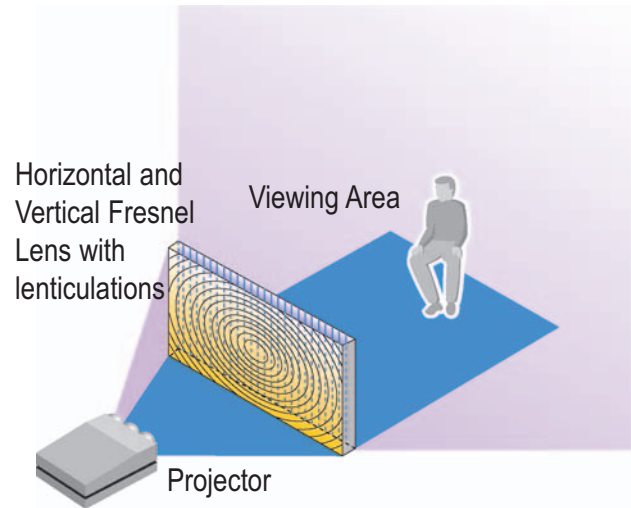

DA-VIEW

High Gain Profiled Rear Projection Screen for Wide Angle Viewing

- The screen of choice for single image, wide angle viewing applications and low light projection sources.
- Screen consists of a single acrylic layer with a rear Fresnel lens and lenticulated front profile.
- Da-View offers an on axis gain of 3.5 and a 32° viewing half angle.
- Seamless sizes up to 125" diagonal with alternative short or long Fresnel focal lengths offered to match projector lens.

VIDEO FORMAT

Viewing Area H x W		Nominal Diagonal		Unframed	Base	Standard	Deluxe	Self- Trimming
in.	cm.	in.	cm.					
36" x 48"	91 x 122	60"	152	x	x	x	x	x
40 1/4" x 53 1/4"	102 x 137	67"	170	x	x	x	x	x
43 1/4" x 57 1/4"	110 x 147	72"	183	x	x	x	x	x
50 1/2" x 67 1/4"	128 x 171	84"	213	x	x	x	x	x
54" x 72"	137 x 183	90"	229	x	x	x	x	x
57 1/4" x 77"	147 x 196	96"	244	x	x	x	x	x
60" x 80"	152 x 203	100"	254	x	x	x	x	x
72" x 96"	183 x 244	120"	305	x	x	x	x	x
75" x 100"	191 x 254	125"	318	x		x	x	x
81" x 108"	206 x 274	135"	343	x		x	x	x