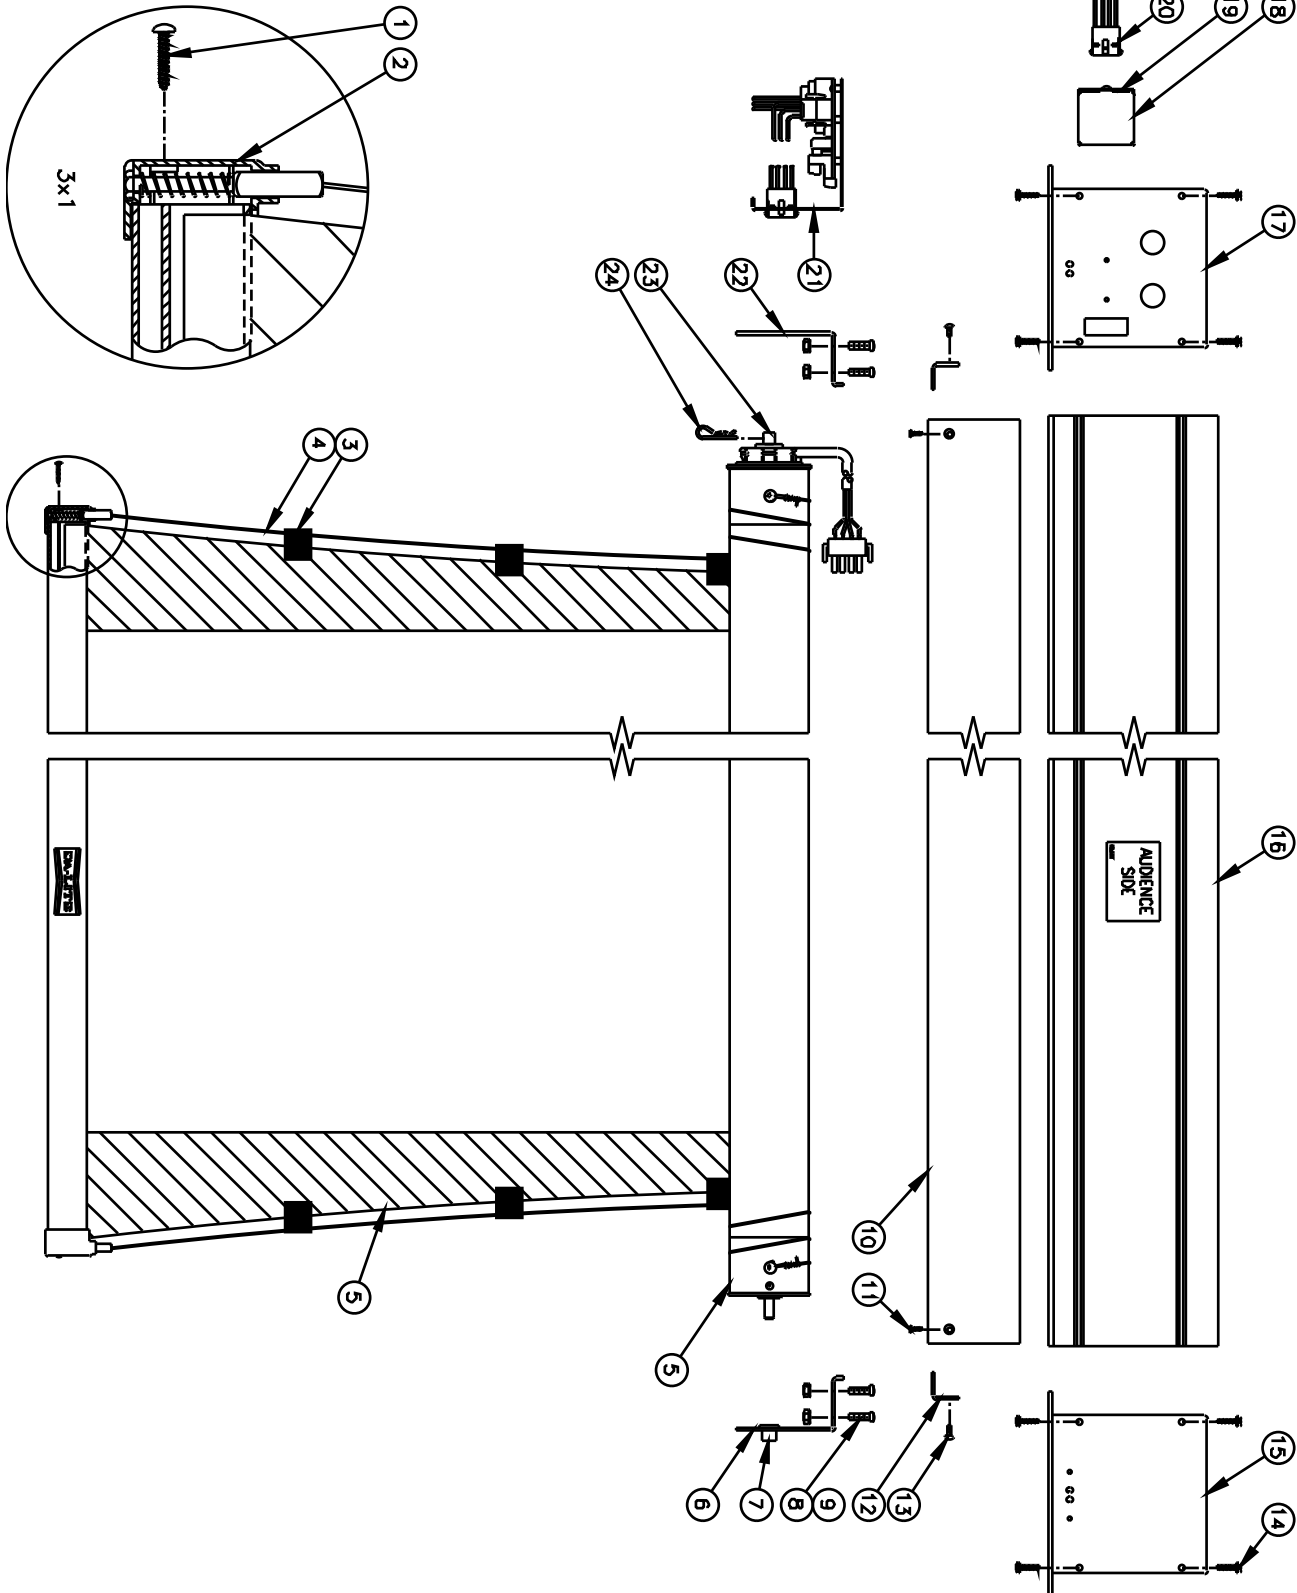

TENSIONED ADVANTAGE® ELECTROL®

TENSIONED ADVANTAGE® ELECTROL®

Item No.	Da-Lite Part No.	Description	Quantity Required	List Price Each
1	44839	Screw for slat cap assy.	4	\$0.26
2	92030	Slat cap assy. (includes #1).	2	9.00
3	94680	Tab.	14-40	0.34
4	75658	Line, chalk and mason black (per foot) (Figure one side at approximately height of fabric + 2' + any extra needed)	Per size	0.22
5		Fabric and roller assemblies include #2, 3 and 4 Add an "M" to the fabric and roller part number for screens with built in SCB-200		
	81285	Fabric and roller assy., Da-Mat 50" x 50"	1	746.00
	88951	Fabric and roller assy., High Contrast Da-Mat 50" x 50"	1	746.00
	81286	Fabric and roller assy., Pearlescent 50" x 50"	1	1000.00
	81287	Fabric and roller assy., Cinema Vision 50" x 50"	1	1192.00
	90383	Fabric and roller assy., High Contrast Cinema Vision 50" x 50"	1	1192.00
	86483	Fabric and roller assy., Da-Tex 50" x 50"	1	1116.00
	86484	Fabric and roller assy., Dual Vision 50" x 50"	1	1116.00
	81288	Fabric and roller assy., Da-Mat 60" x 60"	1	820.00
	88952	Fabric and roller assy., High Contrast Da-Mat 60" x 60"	1	820.00
	81289	Fabric and roller assy., Pearlescent 60" x 60"	1	1098.00
	81290	Fabric and roller assy., Cinema Vision 60" x 60"	1	1314.00
	90384	Fabric and roller assy., High Contrast Cinema Vision 60" x 60"	1	1314.00
	86485	Fabric and roller assy., Da-Tex 60" x 60"	1	1224.00
	86486	Fabric and roller assy., Dual Vision 60" x 60"	1	1224.00
	81291	Fabric and roller assy., Da-Mat 70" x 70"	1	900.00
	88953	Fabric and roller assy., High Contrast Da-Mat 70" x 70"	1	900.00
	81292	Fabric and roller assy., Pearlescent 70" x 70"	1	1208.00
	81293	Fabric and roller assy., Cinema Vision 70" x 70"	1	1444.00
	90385	Fabric and roller assy., High Contrast Cinema Vision 70" x 70"	1	1444.00
	86487	Fabric and roller assy., Da-Tex 70" x 70"	1	1346.00
	86488	Fabric and roller assy., Dual Vision 70" x 70"	1	1346.00
	81294	Fabric and roller assy., Da-Mat 84" x 84"	1	994.00
	88954	Fabric and roller assy., High Contrast Da-Mat 84" x 84"	1	994.00
	81295	Fabric and roller assy., Pearlescent 84" x 84"	1	1330.00
	81296	Fabric and roller assy., Cinema Vision 84" x 84"	1	1588.00
	90386	Fabric and roller assy., High Contrast Cinema Vision 84" x 84"	1	1588.00
	86489	Fabric and roller assy., Da-Tex 84" x 84"	1	1482.00
	86490	Fabric and roller assy., Dual Vision 84" x 84"	1	1482.00
	81297	Fabric and roller assy., Da-Mat 6' x 8'	1	1098.00
	88955	Fabric and roller assy., High Contrast Da-Mat 6' x 8'	1	1098.00
	81298	Fabric and roller assy., Pearlescent 6' x 8'	1	1466.00
	81299	Fabric and roller assy., Cinema Vision 6' x 8'	1	1748.00
	90387	Fabric and roller assy., High Contrast Cinema Vision 6' x 8'	1	1748.00
	86491	Fabric and roller assy., Da-Tex 6' x 8'	1	1630.00
	86492	Fabric and roller assy., Dual Vision 6' x 8'	1	1630.00
	81300	Fabric and roller assy., Da-Mat 8' x 8'	1	1200.00
	88956	Fabric and roller assy., High Contrast Da-Mat 8' x 8'	1	1200.00
	81301	Fabric and roller assy., Pearlescent 8' x 8'	1	1606.00
	81302	Fabric and roller assy., Cinema Vision 8' x 8'	1	1922.00
	90388	Fabric and roller assy., High Contrast Cinema Vision 8' x 8'	1	1922.00
	86493	Fabric and roller assy., Da-Tex 8' x 8'	1	1792.00
	86494	Fabric and roller assy., Dual Vision 8' x 8'	1	1792.00
	81303	Fabric and roller assy., Da-Mat 7' x 9'	1	1320.00
	88957	Fabric and roller assy., High Contrast Da-Mat 7' x 9'	1	1320.00
	81304	Fabric and roller assy., Pearlescent 7' x 9'	1	1768.00