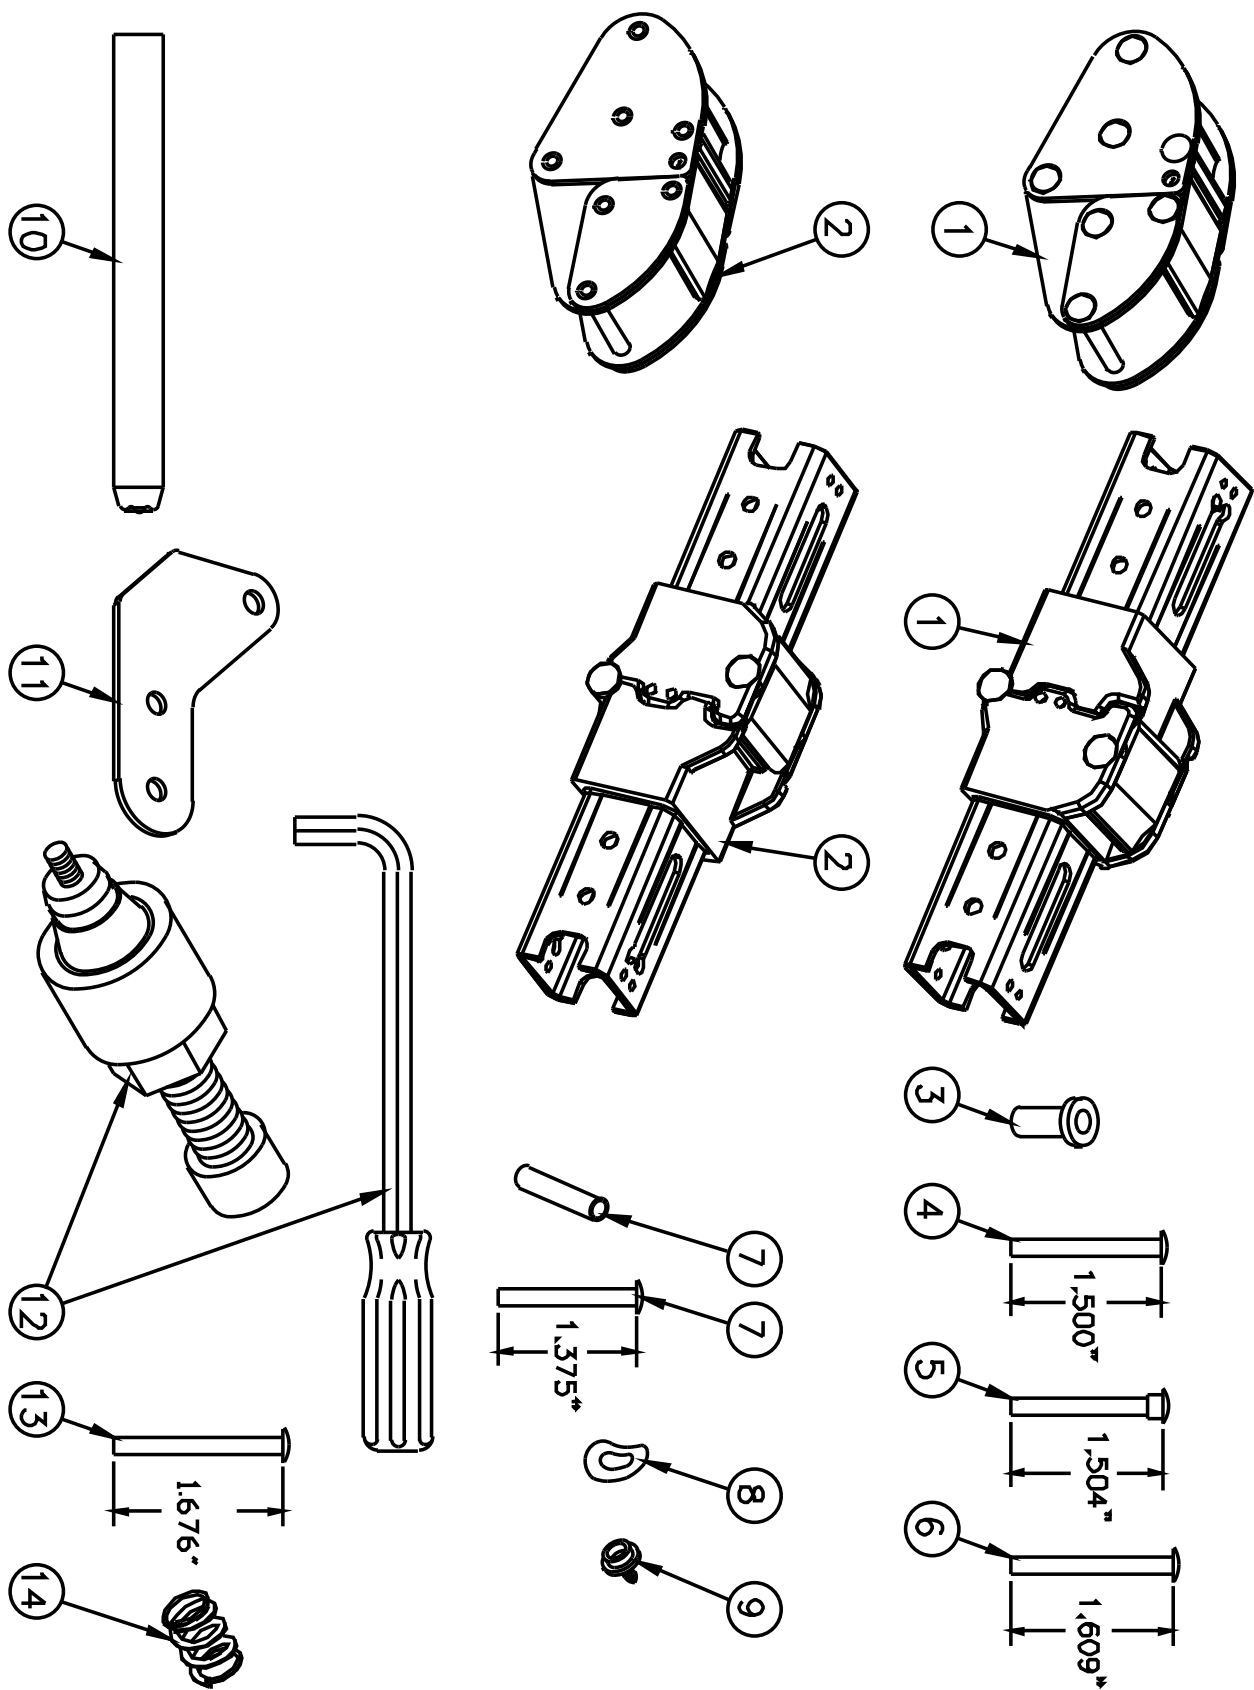

FAST-FOLD® DELUXE FRAME REPAIR KIT

FAST-FOLD® DELUXE FRAME REPAIR KIT

Item No.	Da-Lite Part No.	Description	Quantity Required	List Price Each
1	89877	Right latch assy., used on frame and legs (Prior to 6/08)	5	$11.20
	36234	Right hinge/latch assy., used on frame and legs	5	11.20
2	89876	Left latch assy., used on frame and legs (Prior to 6/08)	5	11.20
	36240	Left hinge/latch assy., used on frame and legs	5	11.20
3	47473	Rivnut, steel 5/16-18 long - used on frame for the speedy cranks	10	2.70
4	88801	Rivet, .187 x 1.500" long - used to mount corner hinge plate to frame	8	0.68
5	88901	Rivet, shoulder .238 x 1.504" long - mounts to frame to hook Dressup hardware	10	0.46
6	88802	Rivet, .186 x 1.609" long - used for corner hinge plate assy.	4	0.36
7	94079	Rivet, .200 x 1.676" long - used to mount latch assy. to frame (Prior to 6/08)	40	0.56
	44830	Rivet, .187 x 1.375" long - used to mount latch assy. to frame	40	0.24
8	44812	Spring washer - used in corner hinge plate assy., beneath corner hinge plates	10	0.32
9	47441	Snap stud - mounts to frame to snap fabric onto frame	20	0.58
10	47206	Rivet setting tool.	1	87.20
11	91029PL	Corner hinge plate - used to join frame corner	10	0.68
12	47207	Rivnut tool.	1	181.00
13	88807	Spacer, .250OD x .194ID x 1.25" long - used in latch assy. (Prior to 6/08)	10	1.26
14	88806	Spring - used in latch assy., beneath the blue latch (Prior to 6/08)	20	0.68
	For complete Deluxe Frame repair kit, order as follows:			
	89875	Fast-Fold Deluxe Frame Repair Kit (Prior to 6/08) (includes #1-14)	1	476.00
	36975	Fast-Fold Deluxe Frame Repair Kit (6/08) (includes #1-12)	1	476.00