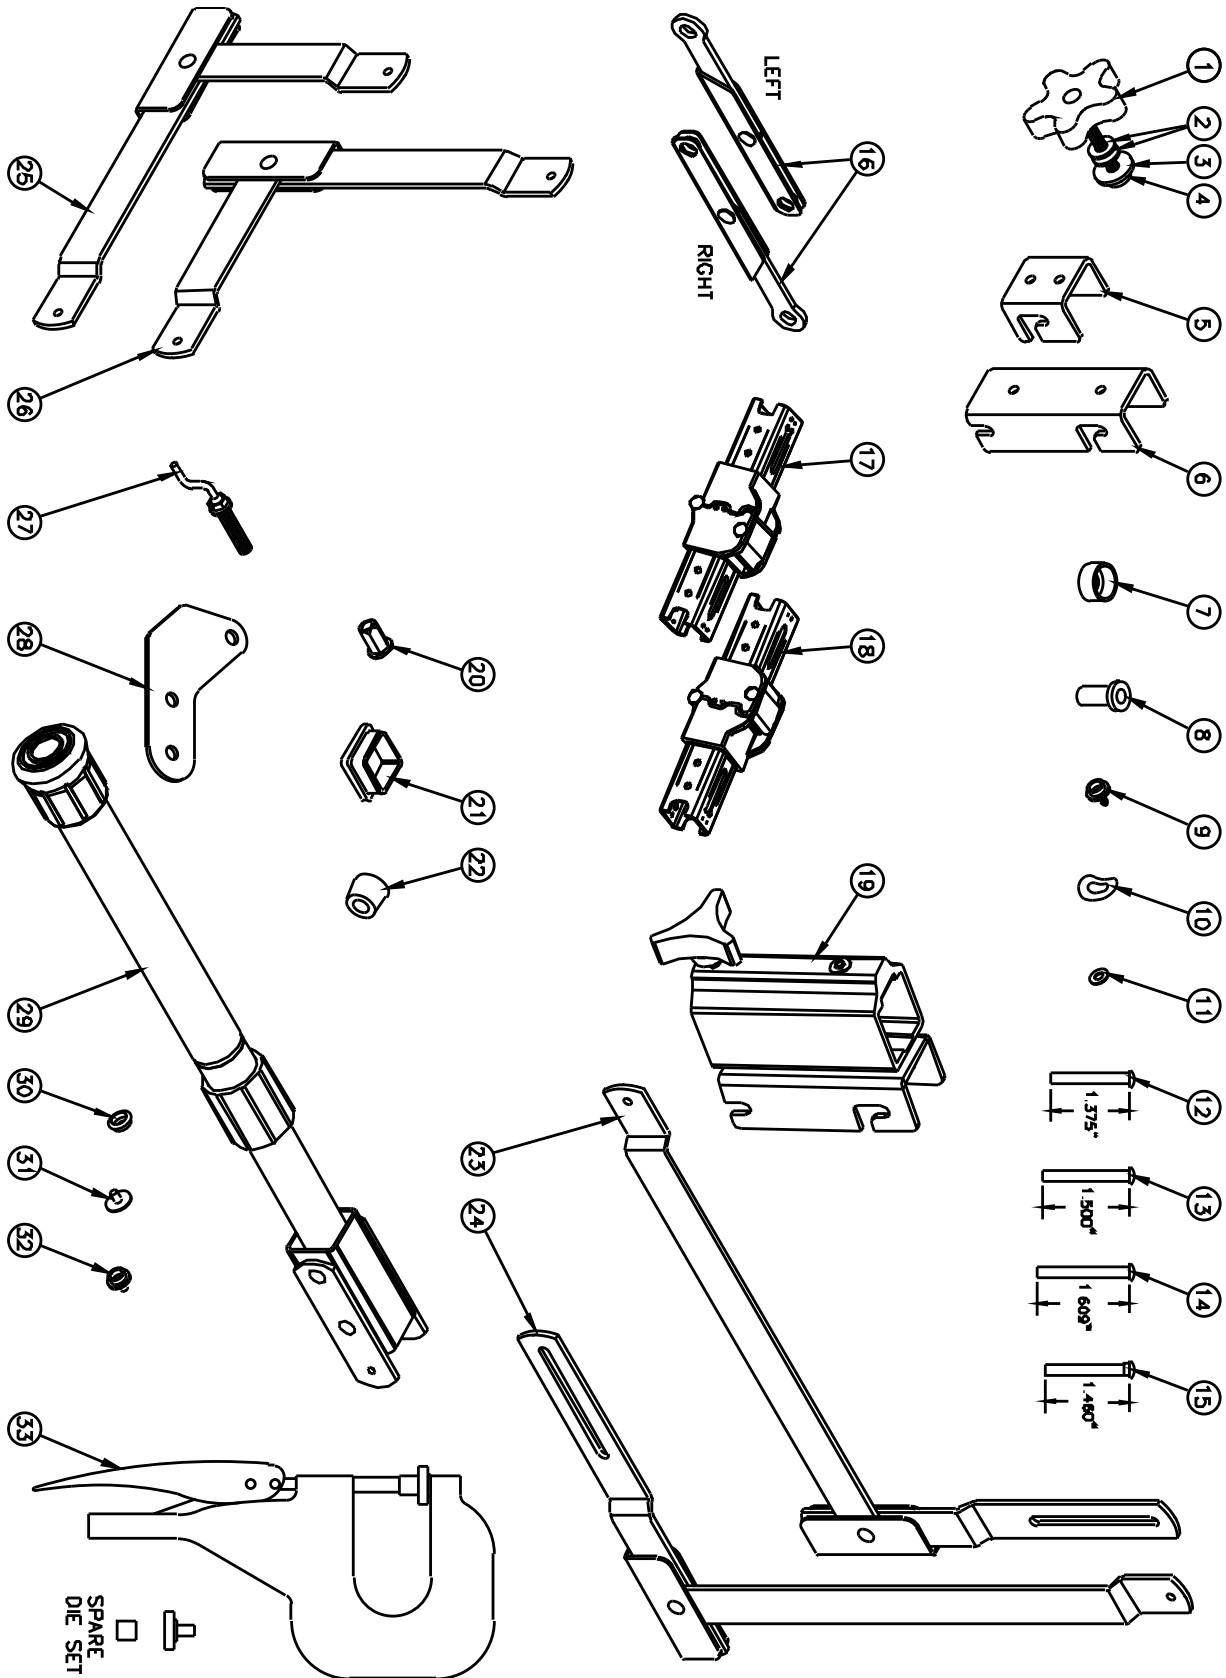

FAST-FOLD® DELUXE REPLACEMENT PARTS

FAST-FOLD® DELUXE REPLACEMENT PARTS

Item No.	Da-Lite Part No.	Description	Quantity Required	List Price Each
1	47274	Knob - used on T-Legs for tilt	1	\$3.80
2	47352	Washer, flat .625OD x .265ID x .047T - used as a spacer on T-Legs	2	0.32
3	44842	Washer, flat .921OD x .468ID x .062T - used as a spacer on T-Legs	1	0.32
4	93816	Carriage bolt, 1/4 - 20 x 2.25" - used on T-legs for tilt.	1	0.10
5	89179AN	Short hanger for wing arms	2	7.40
6	89178AN	Long hanger for valance bar, wing bar and skirt bar sliders	2	12.40
7	90982	Rivnut spacer - used between frame and legs	varies	0.64
8	47473	Rivnut, steel 5/16-18 long - used on frame for speedy cranks.	4-10	2.70
9	47441	Snap stud - mounts to frame to snap fabric onto frame	varies	0.58
10	44829	Washer, spring .563OD x .195ID x .008T - used in leg brace assembly	1	0.22
11	44830	Rivet, .187 x 1.375" long - used to mount hinge/latch assy. to frame.	varies	0.24
12	88801	Rivet, .187 x 1.500" long - used to mount corner hinge plate to frame.	16	0.68
13	88802	Rivet, .186 x 1.609" long - used for corner hinge plate assy.	4	0.36
14	88901	Rivet, shoulder .238 x 1.504" long - mounts to frame to hook Dressup hardware	10	0.46
15	35215	Corner brace assy., right and left - used on the frame	4	14.60
16	36234	Right hinge/latch assy. - used on frame	varies	11.20
17	36240	Left hinge/latch assy. - used on frame	varies	11.20
18	89175	Skirt bar slider for adjustable skirt bar only	2	38.50
19	35167	Rivnut, hex steel 5/16 - 18 long - used for bottom two holes for #7	2	4.20
20	88599	Plastic plug, 1.25" square - used on frame and legs	varies	0.52
21	47353	Rubber foot for legs and dress up kit hardware	2-6	0.46
22	58644	Right leg brace assembly for T-Legs	2	16.80
23	58648	Left leg brace assembly for T-Legs	2	16.80
24	58659	Right corner brace assembly for leg assy.	2	14.60
25	58660	Left corner brace assembly for leg assy.	2	14.60
26	89196	Short speedy crank, 2.69"	varies	
27	91029PL	Corner hinge plate - used to join frame corner.	8	0.68
28	89704	Skirt bar steadyrest assembly for 10' or wider skirt with skirt bar.	1	44.60
	89705	Skirt bar steadyrest assembly for extra long skirt with skirt bar	1	44.60
29	47489	Light socket for all fabric snaps except corners	varies	0.34
	47490	Heavy socket for dress up kits and corners	varies	0.34
30	47491	Black cap - used on three sides of fabrics and dress up kits	varies	0.34
31	47492	Double cap - used at the bottom of all fabrics	varies	0.34
32	76781	Snap tool - used to replace both types of snaps	1	284.00