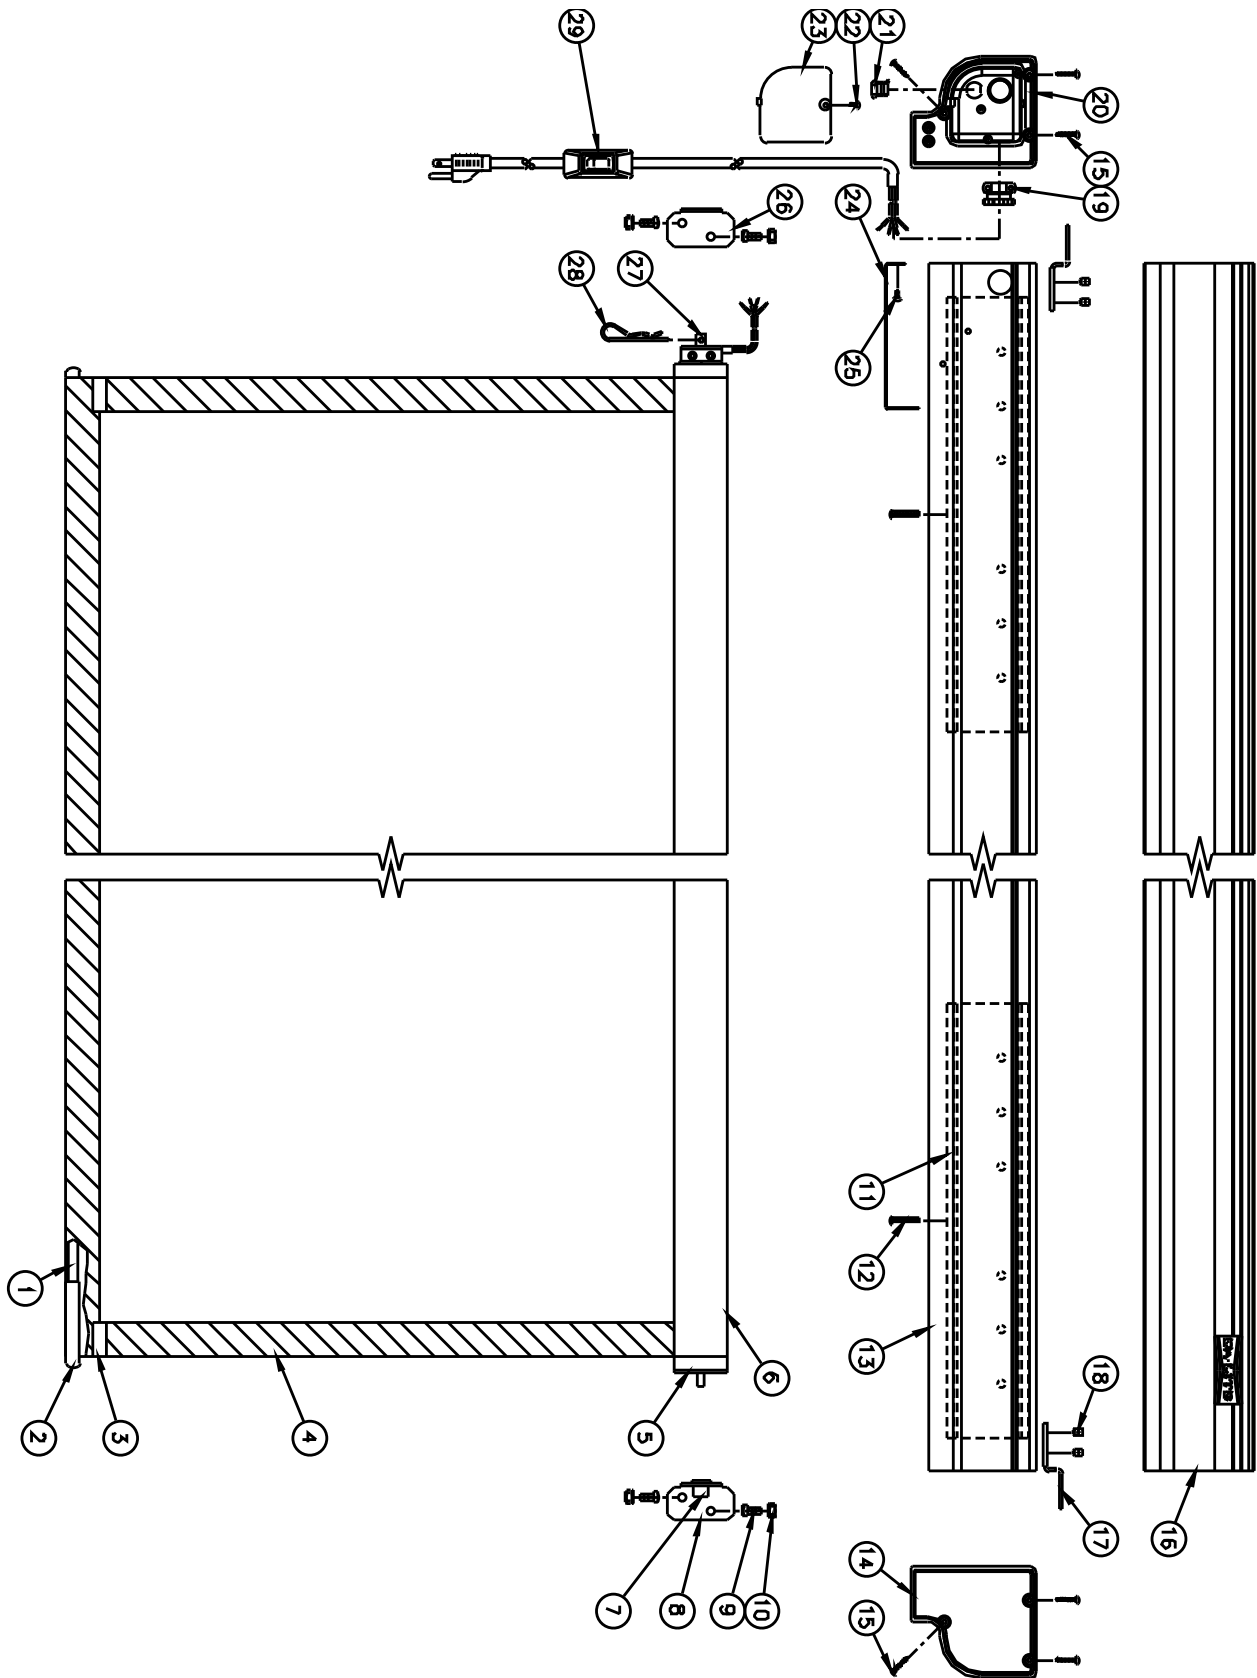

**DESIGNER CONTOUR® ELECTROL®/
DESIGNER CINEMA**

DESIGNER CONTOUR® ELECTROL®/DESIGNER CINEMA

Item No.	Da-Lite Part No.	Description	Quantity Required	List Price Each
1	46338	Slat, 3/8" diam. for 50" screens.	1	\$6.20
	46339	Slat, 3/8" diam. for 60" and 72" diag. screens.	1	6.80
	46340	Slat, 3/8" diam. for 70", 84" diag. and 77" diag. screens.	1	7.40
	46341	Slat, 3/8" diam. for 84", 96" diag., 100" diag. and 92" diag. screens.	1	7.90
	46342	Slat, 3/8" diam. for 8', 120" diag. and 106" diag. screens.	1	9.00
2	46763	Slat cap, black.	2	0.30
3	46922	Tape for pocket, black.	2	0.64
4	97594	Fabric, Matte White 50" x 50".	1	71.40
	92767	Fabric, High Contrast Matte White 50" x 50".	1	90.30
	90939	Fabric, Video Spectra 1.5 50" x 50".	1	90.30
	90940	Fabric, High Power 50" x 50".	1	320.00
	97596	Fabric, Matte White 60" x 60".	1	113.00
	92768	Fabric, High Contrast Matte White 60" x 60".	1	126.00
	97598	Fabric, Video Spectra 1.5 60" x 60".	1	126.00
	97599	Fabric, High Power 60" x 60".	1	364.00
	97600	Fabric, Matte White 70" x 70".	1	141.00
	92769	Fabric, High Contrast Matte White 70" x 70".	1	155.00
	97602	Fabric, Video Spectra 1.5 70" x 70".	1	155.00
	97603	Fabric, High Power 70" x 70".	1	386.00
	97604	Fabric, Matte White 84" x 84".	1	228.00
	92770	Fabric, High Contrast Matte White 84" x 84".	1	254.00
	90941	Fabric, Video Spectra 1.5 84" x 84".	1	254.00
	90942	Fabric, High Power 84" x 84".	1	486.00
	97617	Fabric, Matte White 6' x 8'.	1	292.00
	92777	Fabric, High Contrast Matte White 6' x 8'.	1	320.00
	97619	Fabric, Video Spectra 1.5 6' x 8'.	1	320.00
	97620	Fabric, High Power 6' x 8'.	1	538.00
	90947	Fabric, Matte White 8' x 8'.	1	330.00
	92772	Fabric, High Contrast Matte White 8' x 8'.	1	364.00
	90949	Fabric, Video Spectra 1.5 8' x 8'.	1	364.00
	90950	Fabric, High Power 8' x 8'.	1	580.00
	97606	Fabric, Matte White 43" x 57" - 72" diag.	1	113.00
	92773	Fabric, High Contrast Matte White 43" x 57" - 72" diag.	1	126.00
	90951	Fabric, Video Spectra 1.5 43" x 57" - 72" diag.	1	126.00
	97608	Fabric, High Power 43" x 57" - 72" diag.	1	364.00
	97609	Fabric, Matte White 50" x 67" - 84" diag.	1	141.00
	92774	Fabric, High Contrast Matte White 50" x 67" - 84" diag.	1	155.00
	97611	Fabric, Video Spectra 1.5 50" x 67" - 84" diag.	1	155.00
	97612	Fabric, High Power 50" x 67" - 84" diag.	1	386.00
	90952	Fabric, Matte White 57" x 77" - 96" diag.	1	210.00
	92775	Fabric, High Contrast Matte White 57" x 77" - 96" diag.	1	228.00
	90954	Fabric, Video Spectra 1.5 57" x 77" - 96" diag.	1	228.00
	90955	Fabric, High Power 57" x 77" - 96" diag.	1	458.00
	97613	Fabric, Matte White 60" x 80" - 100" diag.	1	210.00
	92776	Fabric, High Contrast Matte White 60" x 80" - 100" diag.	1	228.00
	97615	Fabric, Video Spectra 1.5 60" x 80" - 100" diag.	1	228.00
	97616	Fabric, High Power 60" x 80" - 100" diag.	1	458.00
97617	Fabric, Matte White 69" x 92" - 120" diag.	1	292.00	
92777	Fabric, High Contrast Matte White 69" x 92" - 120" diag.	1	320.00	
97619	Fabric, Video Spectra 1.5 69" x 92" - 120" diag.	1	320.00	
97620	Fabric, High Power 69" x 92" - 120" diag.	1	538.00	
97967	Fabric, Matte White 37 1/2" x 67" - 77" diag.	1	141.00	