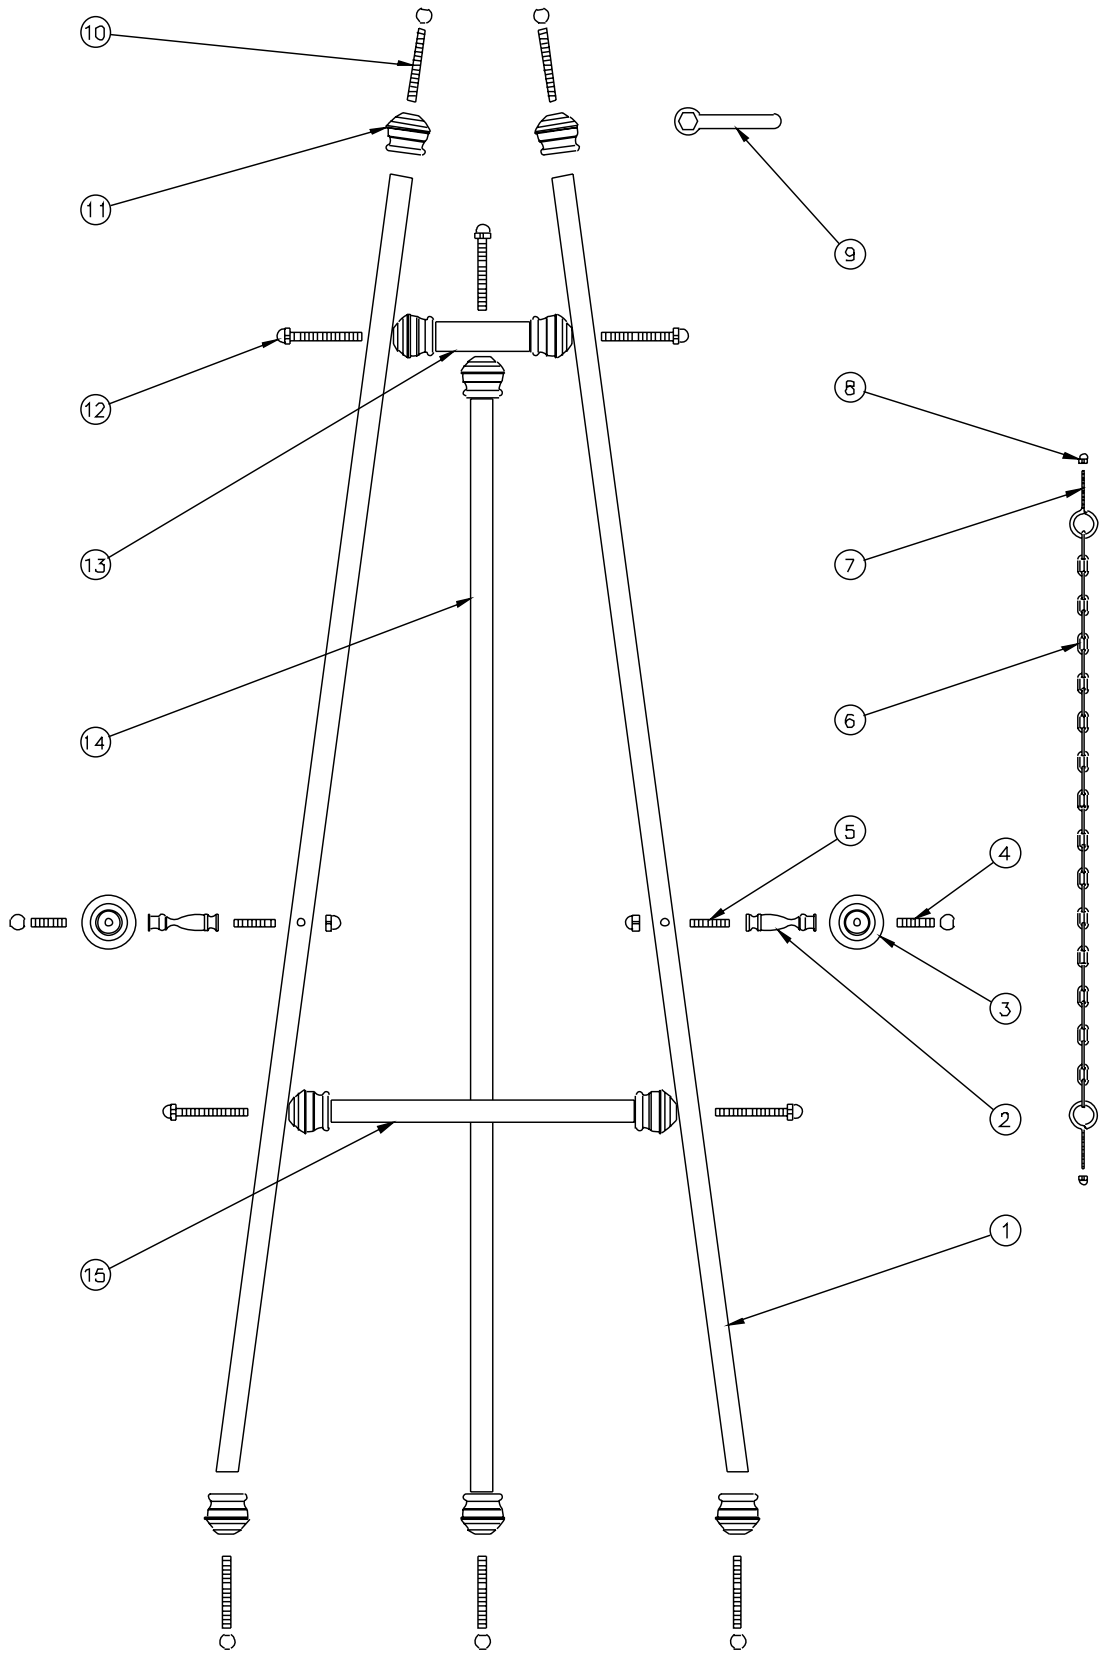

AMBASSADOR BRASS EASEL

AMBASSADOR BRASS EASEL

Item No.	Da-Lite Part No.	Description	Quantity Required	List Price Each
1	54032	Upright leg polished	2	\$24.00
	54048	Upright leg swirled	2	29.90
2	54037	Display holder	2	3.10
3	54038	Display holder cap.	2	1.70
4	54044	1/4-20 x 3/4" long stud with ball head	2	0.50
5	54043	1/4-20 x 1 1/2" long stud with acorn head	2	0.68
6	54039	Chain with eye bolts	2	1.80
7	54045	Eye bolt only.	2	0.40
8	54040	Brass acorn nut for eye bolt	2	0.30
9	54047	Hex wrench	1	3.20
10	54042	1/4-20 x 2" long stud with ball head.	5	0.76
11	54036	Tube cap	10	3.60
12	54041	1/4-20 x 2 1/2" long stud with acorn head	5	0.76
13	54033	Short cross bar polished	1	4.50
	54049	Short cross bar swirled	1	6.10
14	54035	Support leg polished	1	25.10
	54051	Support leg swirled	1	28.70
15	54034	Long cross bar polished	1	7.70
	54050	Long cross bar swirled	1	10.20
	86928	Hardware Kit (Includes #2, 3, 4, 5, 6, 8, 9, 10 and 12)	1	25.50