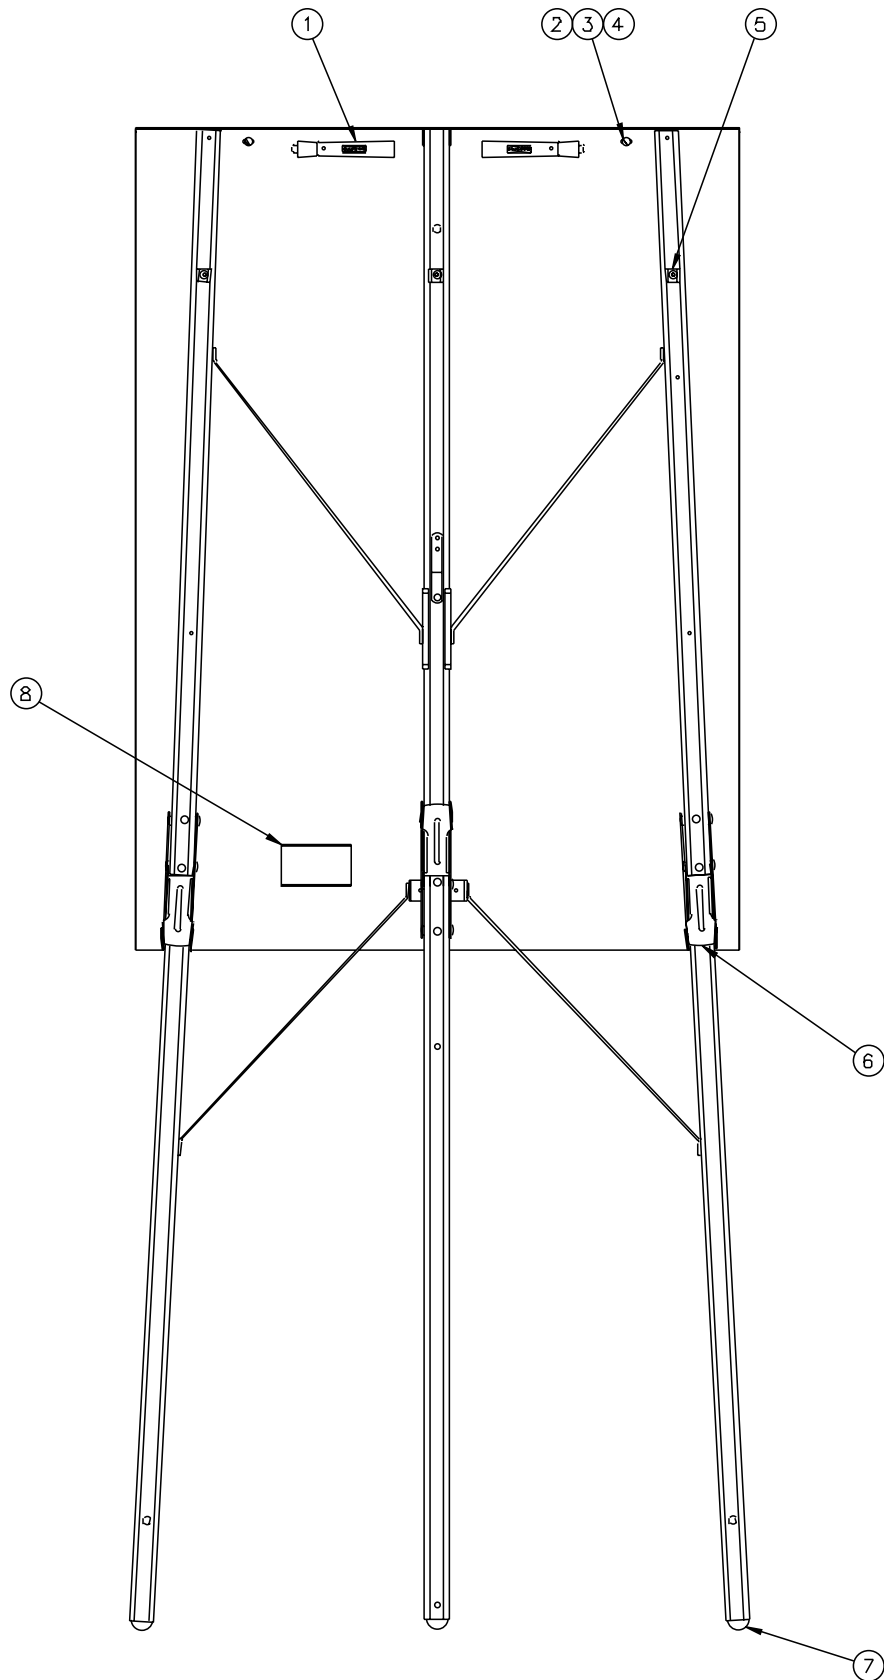

# PAPER PAD AND PORCELAIN EASELS

## PAPER PAD AND PORCELAIN EASELS

Item No.	Da-Lite Part No.	Description	Quantity Required	List Price Each
1	43220	Marker set, one each of four colors . . . . .	0	\$12.00
	43227	Black marker (pricing is per dozen) . . . . .	0	20.00
	43228	Red marker (pricing is per dozen) . . . . .	0	20.00
	43229	Green marker (pricing is per dozen) . . . . .	0	20.00
	43230	Blue marker (pricing is per dozen) . . . . .	0	20.00
2	77157	Machine screw 10 - 32 x 1/2" locking . . . . .	2	0.18
3	45330	Rivnut to hold paper pads . . . . .	2	0.84
4	44725	#10 Internal tooth washer . . . . .	2	0.10
5	52977	Leg locking spring . . . . .	3	0.84
6	52950	Leg release . . . . .	3	0.64
7	52938	Rubber foot . . . . .	3	0.74
8	75753	Eraser holder (not for Paper Pad) . . . . .	1	3.60